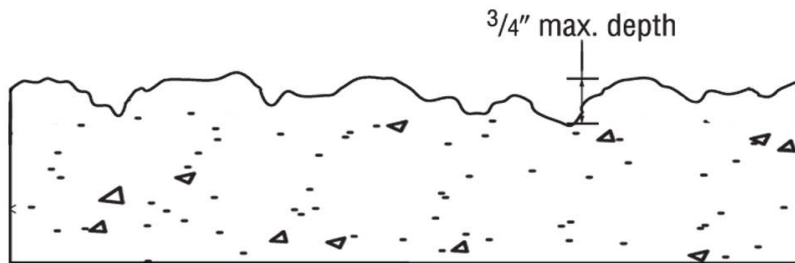

## Texture #T334 Striated Fractured Granite

*Measurements are approximate*