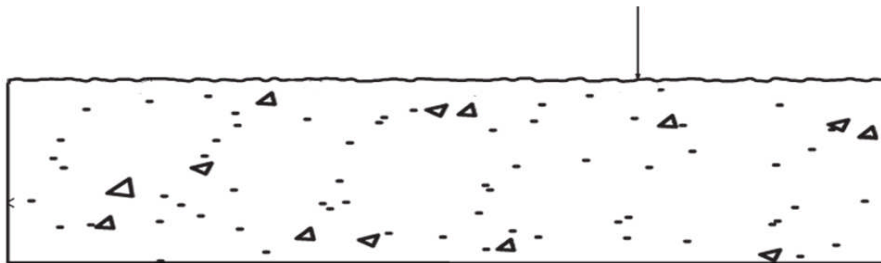

### Pattern #SP152 Rough Cut Cedar

1/8" DEPTH

*Measurements are approximate*