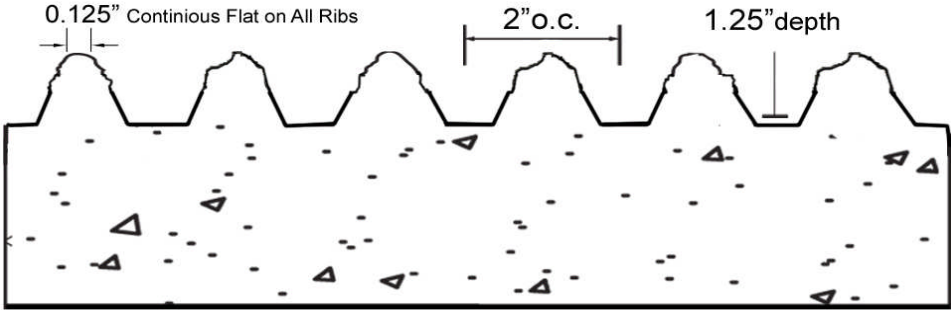

customrock

FORMLINER

Pattern #214 Corps Fractured Fin

Measurements are approximate