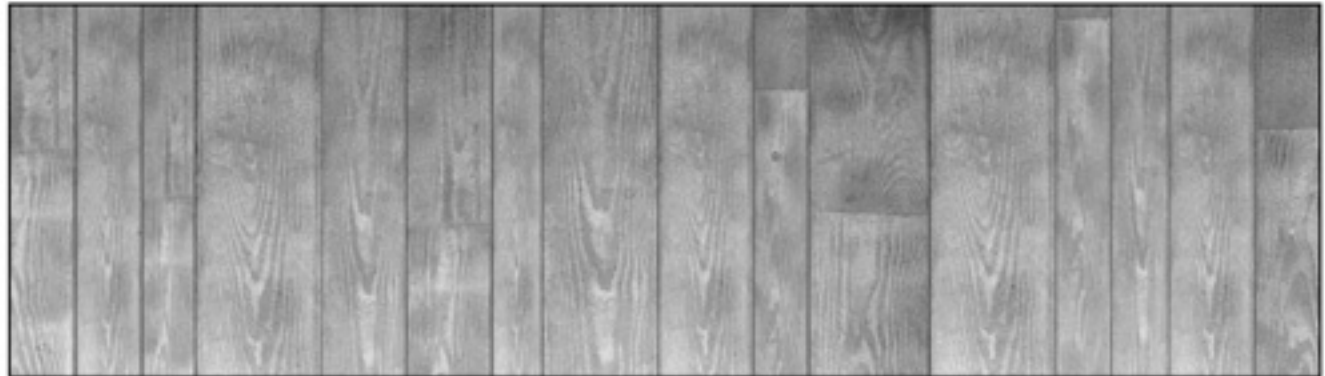

# FORM LINER

## Dura-Form™

CUSTOM ROCK

(Patterns not to scale.)

### Form Liner Description:

- Cost effective
- Our *most* durable urethane liner with plywood backer
- Easy to attach
- Works with *all* forming systems
- Cuts like wood
- Patterns and textures that replicate natural stone
- High relief
- Custom patterns available upon request
- Please call for more information