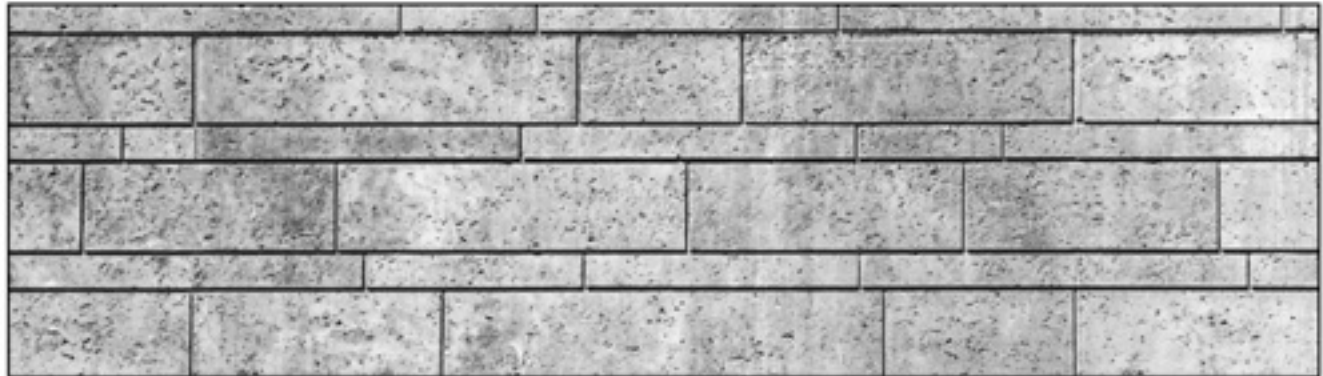

FORM LINER

Dura-Form™

CUSTOM ROCK

(Patterns not to scale.)

Pattern #12008: Mankato Cut Stone

***Our Most
Durable Solid
Urethane
Liner!***

Average
number of
uses *

40-75*

Maximum
Relief

5/16"

Average
Relief

Even

Liner
Thickness

1 3/8"

Stone
Size

4' Coursing
7 1/2" to 48"
10' Coursing
12" to 48"

Form Liner Description:

- Cost effective
- Our *most* durable urethane liner with plywood backer
- Easy to attach
- Works with *all* forming systems
- Cuts like wood
- Patterns and textures that replicate natural stone
- High relief
- Custom patterns available upon request
- Please call for more information