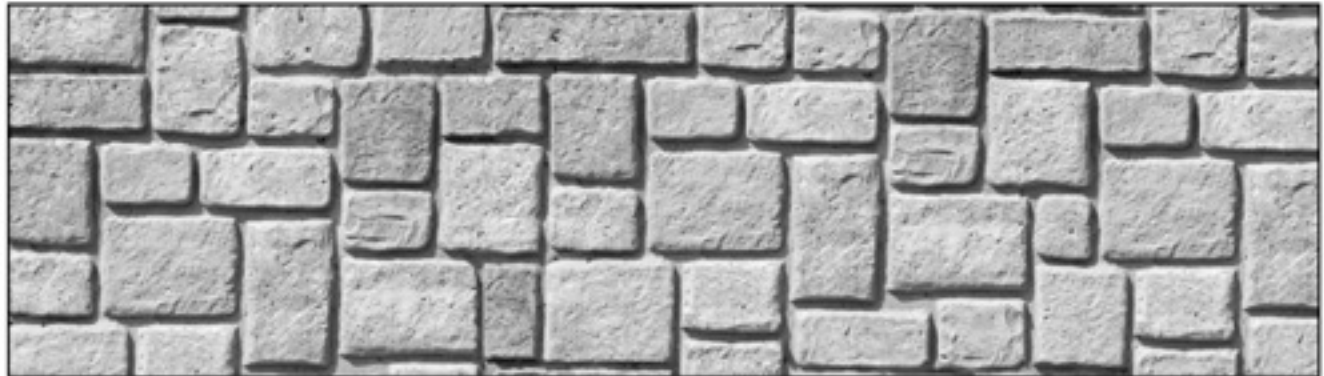

FORM LINER

Dura-Form™

CUSTOM ROCK

(Patterns not to scale.)

Pattern #12006: Canal Parkway Rustic Ashlar (small)

<p><i>Our <u>Most</u> Durable Solid Urethane Liner!</i></p>	<p>Average number of uses *</p>	<p>Maximum Relief</p>	<p>Average Relief</p>	<p>Liner Thickness</p>	<p>Stone Size</p>
	<p>40-75*</p>	<p>1 3/8"</p>	<p>1"</p>	<p>2 3/8"</p>	<p>8" to 16"</p>

Form Liner Description:

- Cost effective
- Our *most* durable urethane liner with plywood backer
- Easy to attach
- Works with *all* forming systems
- Cuts like wood
- Patterns and textures that replicate natural stone
- High relief
- Custom patterns available upon request
- Please call for more information